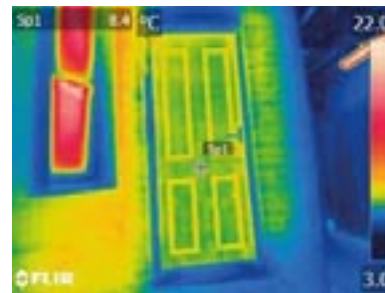

GRP composite door

Solid timber core composite door