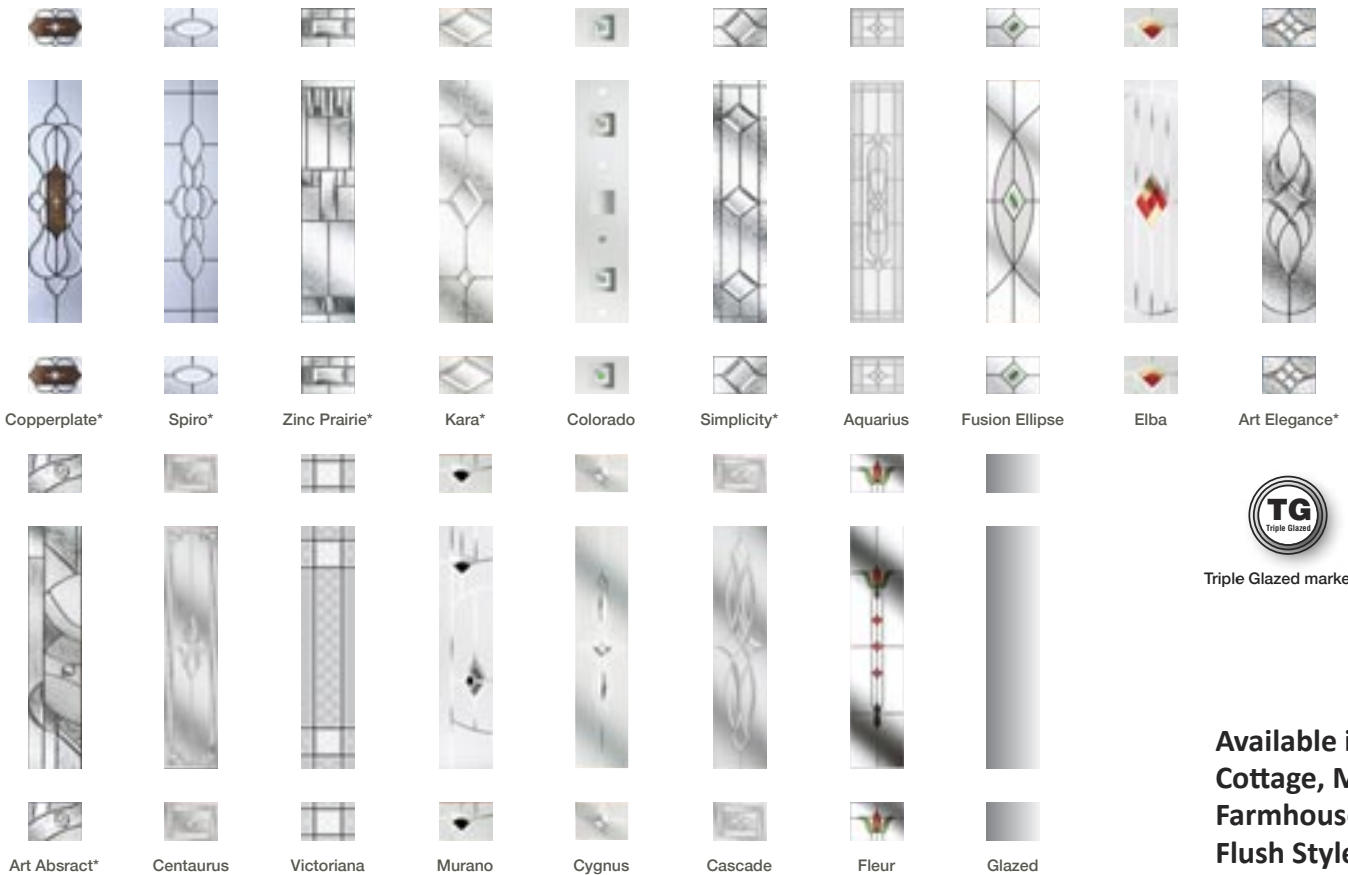

Triple Glazed marked *

Available in
Cottage, Monza,
Farmhouse and
Flush Styles