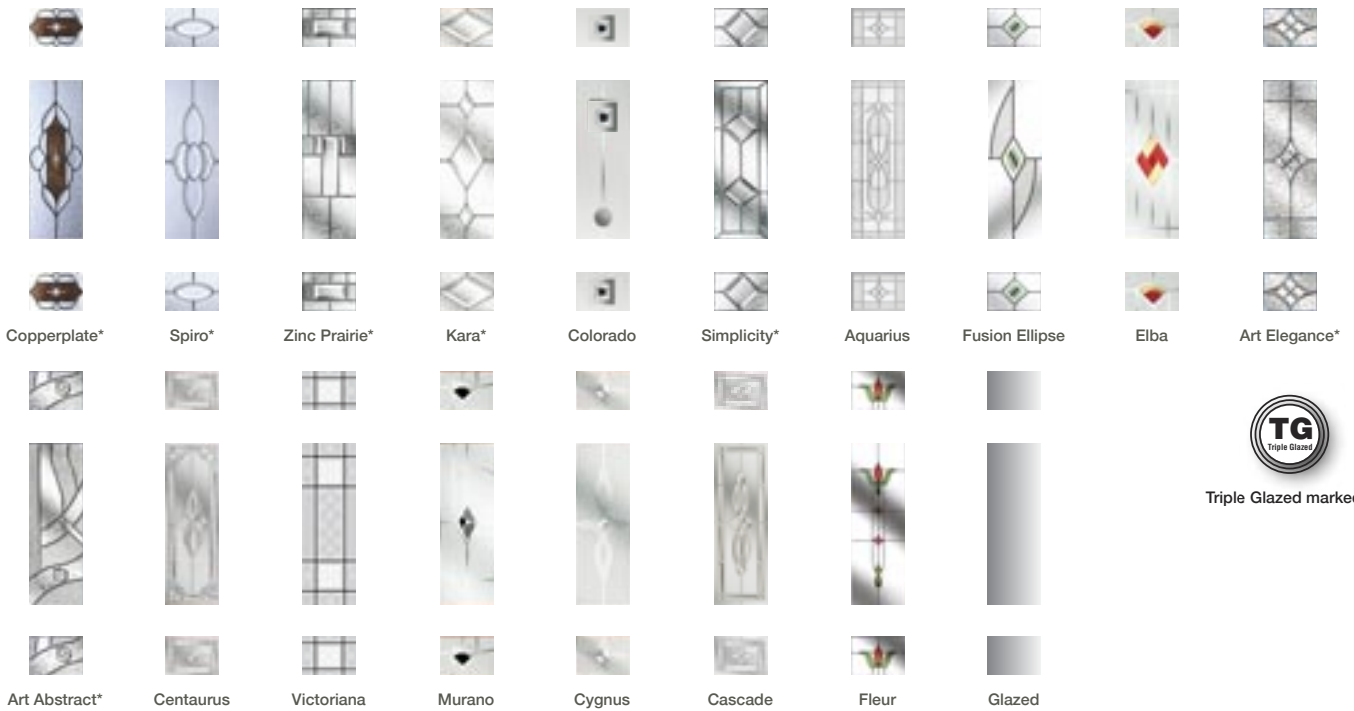

TOWNSPIRE

Triple Glazed marked *