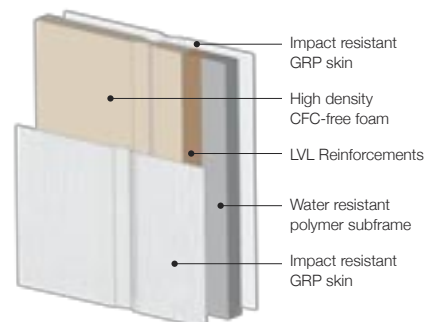

Cut through side section