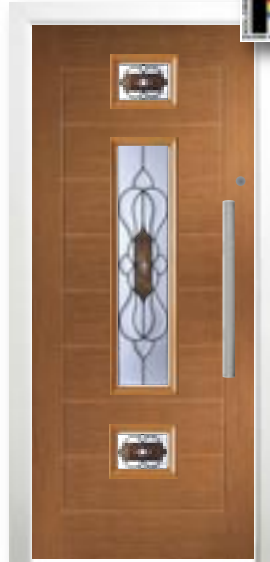

The Pioneer Collection

MONZA CITYSPIRE -
Copperplate
with 600 bar handle